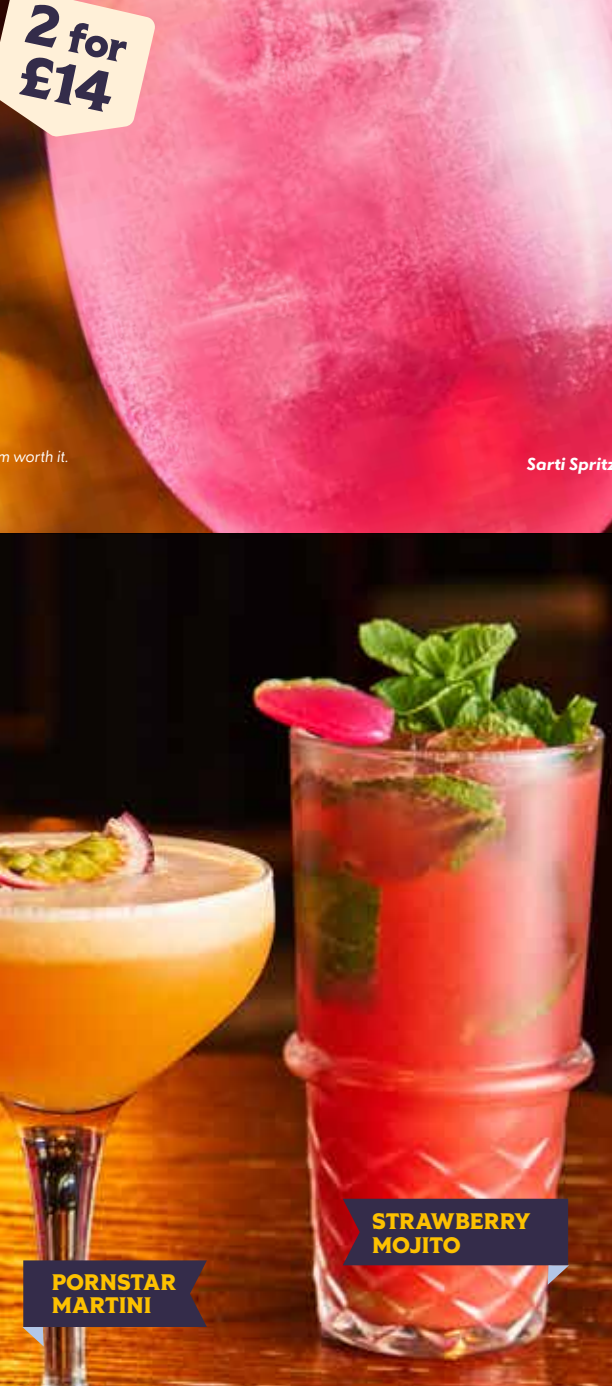

COCKTAILS

2-4-1

Double the trouble with two of the same cocktail - yep that includes all our classics, spritz, signatures and pitchers.

THE CLASSICS

- **Espresso Martini** 14.00
  Smirnoff Red vodka, coffee liqueur and sweet coffee.
- **Pornstar Martini** 14.00
  Smirnoff Vanilla vodka, passion fruit and Prosecco on the side.
  Alcohol free version available 204 kcal 8.50
- **Strawberry Daiquiri** 13.50
  Captain Morgan White rum, strawberry liqueur, strawberry purée and lime.
- **Long Island Iced Tea** 13.50
  PITCHER: 23.00
  Captain Morgan White rum, Smirnoff Red vodka, Gordon's gin, Jose Cuervo Especial Silver tequila, orange liqueur, lemon, lime and Coke Zero.

- **Strawberry Mojito** 13.50
  PITCHER: 25.50
  Captain Morgan White rum, strawberry purée, lime, soda and mint.
  Alcohol free version available 65 kcal 8.50
- **Woo Woo** 13.00
  PITCHER: 23.00
  Smirnoff Red vodka, Archers peach schnapps and cranberry.
- **Sex on the Beach** 13.00
  PITCHER: 23.00
  Smirnoff Red vodka, Archers peach schnapps, orange and cranberry.

THE SPRITZ

Fresh, fizzy and perfect for everyday sipping.

- **Aperol Spritz**
  Aperol, Prosecco and soda.
- **Sarti Spritz**
  Passion fruit Sarti, Prosecco and soda.
- **Hugo Spritz**
  St Germain Elderflower, Prosecco, soda and mint.
- **Morello Spritz**
  Gordon's Cherry gin, Prosecco and soda.

Adults need around 2000 kcal a day, so make them worth it.

2 for £14

Sarti Spritz

THE SIGNATURES

- **Peach Fizz** 13.50
  PITCHER: 23.50
  Smirnoff Red vodka, Archers peach schnapps, lemon, lime, grenadine and Schweppes lemonade, topped with a mini Refreshers bar.
- **Melon Cooler** 13.00
  Malibu Coconut rum, Midori melon liqueur, lemon and pineapple juice.
- **Gin & Barely** 8.00
  Tanqueray 0.0%, lime, cranberry and Schweppes ginger ale. 34 kcal
  0% Alcohol free
- **Tropicana Twist** 13.50
  PITCHER: 24.50
  Smirnoff Mango & Passionfruit vodka, lime, cranberry and Schweppes grapefruit soda.
- **Watermelon Sugar** 13.00
  PITCHER: 23.50
  Captain Morgan White rum, Midori melon liqueur, lime and Schweppes lemonade, topped with a watermelon jelly sweet.

- **Party Paloma** 14.50
  PITCHER: 25.50
  Casamigos Blanco tequila, Chambord raspberry liqueur, blue Curaçao, lime and Schweppes grapefruit soda, topped with a blue raspberry sweet.
- **Mexican Zombie** 12.50
  PITCHER: 23.00
  Jose Cuervo Especial Reposado tequila, passion fruit, lime, grenadine and pineapple.
- **Cherry Drop** 12.50
  PITCHER: 23.00
  Sailor Jerry spiced rum, lime and Coke Zero.
- **Nutty Jack** 13.00
  PITCHER: 23.50
  Jack Daniel's Tennessee whiskey, Disaronno and Coke Zero.

GET IN THE SPIRIT

GIN

CLASSIC GIN

- Tanqueray London Dry 41.3% ABV
- Tanqueray No. Ten 47.3% ABV
- Gordon's London Dry 37.5% ABV
- Hendrick's 41.4% ABV
- Another Hendrick's 41.4% ABV
- Chase GB 40.0% ABV

FRUITY GIN

- Chase Rhubarb & Apple 40.0% ABV
- Tanqueray Flor De Sevilla 41.3% ABV
- Tanqueray Blackcurrant Royale 41.3% ABV
- Warner's Raspberry 40.0% ABV
- Warner's Rhubarb 40.0% ABV

GORDON'S FLAVOURS

- Premium Pink 35.0% ABV
- Tropical Passionfruit 37.5% ABV
- Morello Cherry 37.5% ABV

WHISKEY

- Jack Daniel's Old No.7 40.0% ABV
- Jack Daniel's Tennessee Apple 35.0% ABV
- Jack Daniel's Tennessee Honey 35.0% ABV
- Paddy's 40.0% ABV

Paddy's & Apple 10.00
Double Paddy's whiskey, Appletiser & a fresh lemon slice

- Southern Comfort 35.0% ABV
- Famous Grouse 40.0% ABV
- Buffalo Trace 40.0% ABV

Buffalo Trace & Cola

Double Buffalo Trace bourbon, Coca Cola Zero and a fresh lime wedge.

TEQUILA

- Jose Cuervo Silver 35.0% ABV
- Jose Cuervo Gold 35.0% ABV
- Casamigos Blanco 40.0% ABV
- El Jimador Blanco 38.0% ABV

RUM

- Kraken 40.0% ABV
- Captain Morgan Dark 40.0% ABV
- Captain Morgan Black Spiced 40.0% ABV
- Captain Morgan Spiced 35.0% ABV

Spiced Tropical Rum 8.50
Double Captain Morgan Spiced rum, Red Bull Tropical and a fresh lemon slice.

- Malibu 18.0% ABV
- Sailor Jerry Spiced 40.0% ABV

VODKA

- Ciroc 40.0% ABV

Berry Vodka Red Bull 9.25
Double Ciroc Red Berry vodka, Red Bull Sugar Free and a fresh lime wedge.

- Ketel One 40.0% ABV
- Chase Premium 40.0% ABV
- Smirnoff Red Label 37.5% ABV

SMIRNOFF FLAVOURS

- Raspberry Crush 35.0% ABV
- Mango & Passionfruit Twist 35.0% ABV
- Miami Peach 35.0% ABV

CHASE FLAVOURS

- British Rhubarb 40.0% ABV
- Marmalade Orange 40.0% ABV

BOTTLES UP

BEER

- Sol 330ml 3.4% ABV
- Corona 330ml 4.5% ABV
- Peroni 330ml 5.0% ABV
- Desperados 330ml 5.9% ABV
- Heineken 330ml 5.0% ABV
- Birra Moretti 330ml 4.6% ABV
- Newcastle Brown Ale 550ml 4.7% ABV

CIDER