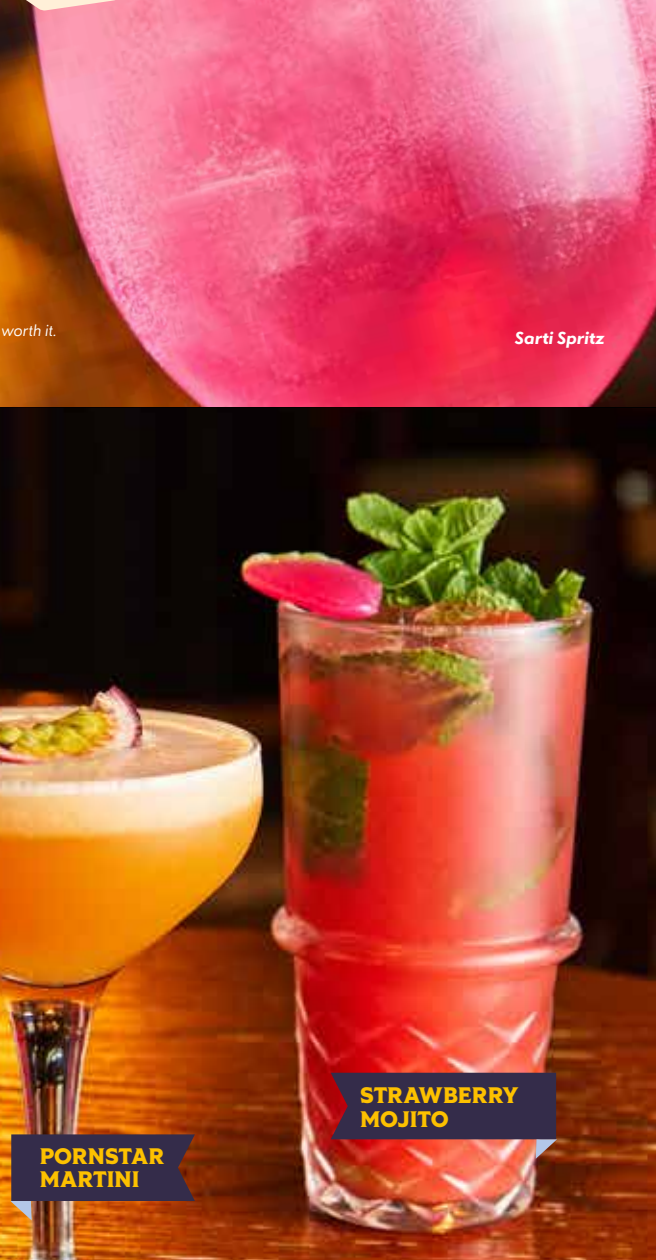

COCKTAILS

2-4-1

Double the trouble with two of the same cocktail - yep that includes all our classics, spritz, signatures and pitchers.

THE CLASSICS

- **Espresso Martini** 12.00
  Smirnoff Red vodka, coffee liqueur and sweet coffee.
- **Pornstar Martini** 12.00
  Smirnoff Vanilla vodka, passion fruit and Prosecco on the side.
  Alcohol free version available 204 kcal 7.50
- **Strawberry Daiquiri** 11.50
  Captain Morgan White rum, strawberry liqueur, strawberry purée and lime.
- **Long Island Iced Tea** 11.50
  PITCHER: 21.00
  Captain Morgan White rum, Smirnoff Red vodka, Gordon's gin, Jose Cuervo Especial Silver tequila, orange liqueur, lemon, lime and Coke Zero.

- **Strawberry Mojito** 11.50
  PITCHER: 23.50
  Captain Morgan White rum, strawberry purée, lime, soda and mint.
  Alcohol free version available 65 kcal 7.50
- **Woo Woo** 11.00
  PITCHER: 21.00
  Smirnoff Red vodka, Archers peach schnapps and cranberry.
- **Sex on the Beach** 11.00
  PITCHER: 21.00
  Smirnoff Red vodka, Archers peach schnapps, orange and cranberry.

THE SPRITZ

Fresh, fizzy and perfect for everyday sipping.

- **Aperol Spritz**
  Aperol, Prosecco and soda.
- **Sarti Spritz**
  Passion fruit Sarti, Prosecco and soda.
- **Hugo Spritz**
  St Germain Elderflower, Prosecco, soda and mint.
- **Morello Spritz**
  Gordon's Cherry gin, Prosecco and soda.

Adults need around 2000 kcal a day, so make them worth it.

Sarti Spritz

2 for £12

THE SIGNATURES

- **Peach Fizz** 11.50
  PITCHER: 21.50
  Smirnoff Red vodka, Archers peach schnapps, lemon, lime, grenadine and Schweppes lemonade, topped with a mini Refreshers bar.
- **Melon Cooler** 11.00
  Malibu Coconut rum, Midori melon liqueur, lemon and pineapple juice.
- **Gin & Barely** 7.00
  Tanqueray 0.0%, lime, cranberry and Schweppes ginger ale. 34 kcal
  0% Alcohol free
- **Tropicana Twist** 11.50
  PITCHER: 22.50
  Smirnoff Mango & Passionfruit vodka, lime, cranberry and Schweppes grapefruit soda.
- **Watermelon Sugar** 11.00
  PITCHER: 21.50
  Captain Morgan White rum, Midori melon liqueur, lime and Schweppes lemonade, topped with a watermelon jelly sweet.

- **Party Paloma** 12.50
  PITCHER: 23.50
  Casamigos Blanco tequila, Chambord raspberry liqueur, blue Curaçao, lime and Schweppes grapefruit soda, topped with a blue raspberry sweet.
- **Mexican Zombie** 10.50
  PITCHER: 21.00
  Jose Cuervo Especial Reposado tequila, passion fruit, lime, grenadine and pineapple.
- **Cherry Drop** 10.50
  PITCHER: 21.00
  Sailor Jerry spiced rum, lime and Coke Zero.
- **Nutty Jack** 11.00
  PITCHER: 21.50
  Jack Daniel's Tennessee whiskey, Disaronno and Coke Zero.

GET IN THE SPIRIT

GIN

CLASSIC GIN

- Tanqueray London Dry 41.3% ABV
- Tanqueray No. Ten 47.3% ABV
- Gordon's London Dry 37.5% ABV
- Hendrick's 41.4% ABV
- Another Hendrick's 41.4% ABV
- Chase GB 40.0% ABV

FRUITY GIN

- Chase Rhubarb & Apple 40.0% ABV
- Tanqueray Flor De Sevilla 41.3% ABV
- Tanqueray Blackcurrant Royale 41.3% ABV
- Warner's Raspberry 40.0% ABV
- Warner's Rhubarb 40.0% ABV

GORDON'S FLAVOURS

- Premium Pink 35.0% ABV
- Tropical Passionfruit 37.5% ABV
- Morello Cherry 37.5% ABV

WHISKEY

- Jack Daniel's Old No.7 40.0% ABV
- Jack Daniel's Spiced Apple 35.0% ABV
- Jack Daniel's Tennessee Honey 35.0% ABV
- Paddy's 40.0% ABV

Paddy's & Apple 9.00
Double Paddy's whiskey, Appletiser & a fresh lemon slice.

- Southern Comfort 35.0% ABV
- Famous Grouse 40.0% ABV
- Buffalo Trace 40.0% ABV

Buffalo Trace & Cola

8.00
Double Buffalo Trace bourbon, Coca Cola Zero and a fresh lime wedge.

TEQUILA

- Jose Cuervo Silver 35.0% ABV
- Jose Cuervo Gold 35.0% ABV
- Casamigos Blanco 40.0% ABV
- El Jimador Blanco 38.0% ABV

RUM

- Kraken 40.0% ABV
- Captain Morgan Dark 40.0% ABV
- Captain Morgan Black Spiced 40.0% ABV
- Captain Morgan Spiced 35.0% ABV

Spiced Tropical Murgul 7.50

Double Captain Morgan Spiced rum, Red Bull Tropical and a fresh lemon slice.

Malibu 18.0% ABV

- Sailor Jerry Spiced 40.0% ABV

VODKA

Ciroc 40.0% ABV

Berry Vodka Red Bull 8.25

Double Ciroc Red Berry vodka, Red Bull Sugar Free and a fresh lime wedge.

Ketel One 40.0% ABV

- Chase Premium 40.0% ABV
- Smirnoff Red Label 37.5% ABV

SMIRNOFF FLAVOURS

- Raspberry Crush 35.0% ABV
- Mango & Passionfruit Twist 35.0% ABV
- Miami Peach 35.0% ABV

CHASE FLAVOURS

- British Rhubarb 40.0% ABV
- Marmalade Orange 40.0% ABV

BOTTLES UP

BEER

- Sol 330ml 3.4% ABV
- Corona 330ml 4.5% ABV
- Peroni 330ml 5.0% ABV
- Desperados 330ml 5.9% ABV
- Heineken 330ml 5.0% ABV
- Birra Moretti 330ml 4.6% ABV
- Newcastle Brown Ale 550ml 4.7% ABV

CIDER