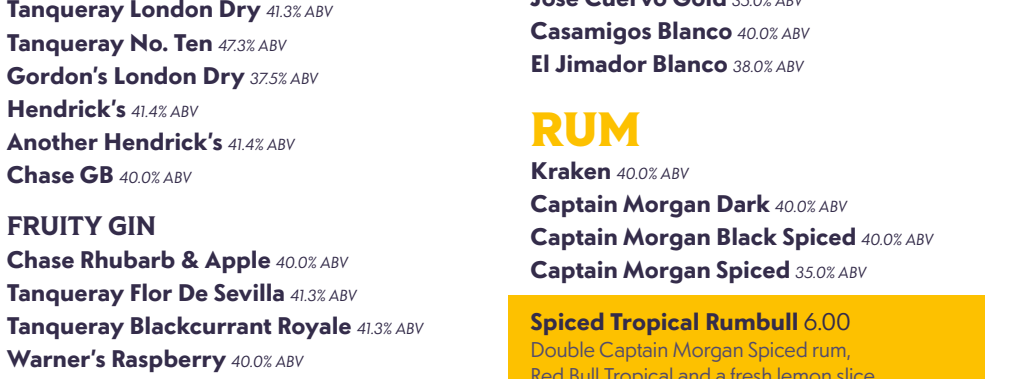

CHERRY DROP

PORNSTAR MARTINI

STRAWBERRY MOJITO

THE SIGNATURES 2-4-1

- **GORDON'S FLAVOURS**
- **Premium Pink 35.0% ABV**
- **Tropical Passionfruit 37.5% ABV**
- **Morello Cherry 37.5% ABV**

- **WHISKEY**
- **Jack Daniel's Old No.7 40.0% ABV**
- **Jack Daniel's Tennessee Apple 35.0% ABV**
- **Jack Daniel's Tennessee Honey 35.0% ABV**
- **Paddy's 40.0% ABV**
- **Paddy's & Apple 7.50**
  Double Paddy's whiskey, Appletiser & a fresh lemon slice.
- **Southern Comfort 35.0% ABV**
- **Famous Grouse 40.0% ABV**
- **Buffalo Trace 40.0% ABV**
- **Buffalo Trace & Cola 6.50**
  Double Buffalo Trace bourbon, Coca Cola Zero and a fresh lime wedge.

- **Spiced Tropical Margarita 6.00**
  Double Captain Morgan Spiced rum, Red Bull Tropical and a fresh lemon slice.

- **Malibu 18.0% ABV**
- **Sailor Jerry Spiced 40.0% ABV**

- **VODKA**
- **Ciroc 40.0% ABV**
- **Berry Vodka Red Bull 6.75**
  Double Ciroc Red Berry vodka, Red Bull Sugar Free and a fresh lime wedge.
- **Ketel One 40.0% ABV**
- **Chase Premium 40.0% ABV**
- **Smirnoff Red Label 37.5% ABV**

- **SMIRNOFF FLAVOURS**
- **Raspberry Crush 35.0% ABV**
- **Mango & Passionfruit Twist 35.0% ABV**
- **Miami Peach 35.0% ABV**
- **CHASE FLAVOURS**
- **British Rhubarb 40.0% ABV**
- **Marmalade Orange 40.0% ABV**

BOTTLES UP

- **BEER**
- **Sol 330ml 3.4% ABV**
- **Corona 330ml 4.5% ABV**
- **Peroni 330ml 5.0% ABV**
- **Desperados 330ml 5.9% ABV**
- **Heineken 330ml 5.0% ABV**
- **Birra Moretti 330ml 4.6% ABV**
- **Newcastle Brown Ale 550ml 4.7% ABV**

CIDER

- **Bulmers Original 500ml 4.5% ABV**
- **Old Mout 500ml**
- **Pineapple & Raspberry 4.0% ABV**
- **Berries & Cherries 4.0% ABV**

WKD 330ml

- **Cherry Ice 3.4% ABV**
- **Purple Grape 3.4% ABV**
- **Original Blue 3.4% ABV**
- **Orange & Passionfruit 3.4% ABV**
- **Iron Brew 3.4% ABV**

PERFECT POURS

Perfectly paired. Generously poured. Double measures in each serve.

- **Peach & Easy 6.50**
  Smirnoff Miami Peach vodka, Schweppes lemonade and a fresh lemon slice.
- **El Jimador & Ginger 7.25**
  El Jimador Blanco tequila, Schweppes ginger ale and a fresh lime wedge.
- **Hendrick's & Tonic 6.75**
  Hendrick's gin, Schweppes Classic tonic and a fresh cucumber slice.
- **Tanqueray Ten & Tonic 6.50**
  Tanqueray No. Ten gin, Schweppes Classic tonic and a fresh grapefruit slice.
- **Chase & Grapefruit 7.50**
  Chase gin, Schweppes grapefruit soda and a fresh lime wedge.
- **Spiced Cuba Libre 7.00**
  Captain Morgan Spiced Gold 0.0%, Coke Zero and a fresh lime wedge.
- **Spiced Cuba No Libre 0.0% 5.50**
  Captain Morgan Spiced Gold 0.0%, Coke Zero and a fresh orange slice. 12 kcal
  0% Alcohol free
- **Jameson, Ginger & Lime 6.50**
  Jameson Irish whiskey, Schweppes ginger ale and a fresh lime wedge.
- **Three Barrels & Ginger 5.75**
  Three barrels brandy, Schweppes ginger beer and a fresh lime wedge.
- **Southern Kick 6.00**
  Southern Comfort, Red Bull Sugar Free and a fresh orange slice.
- **Johnnie & Lemon 7.00**
  Johnnie Walker whiskey, Schweppes lemonade and a fresh lemon slice.