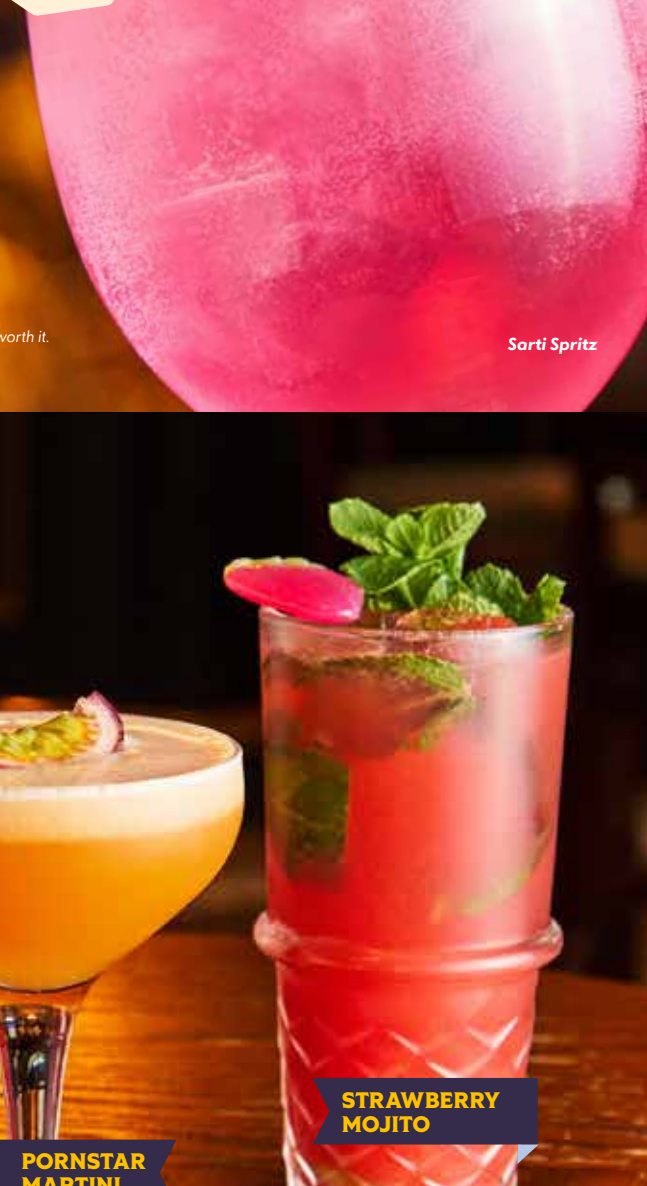

COCKTAILS

50% OFF

Yep that includes all our classics, spritz, signatures and pitchers.

THE CLASSICS

- **Espresso Martini** 13.00
  Smirnoff Red vodka, coffee liqueur and sweet coffee.
- **Pornstar Martini** 13.00
  Smirnoff Vanilla vodka, passion fruit and Prosecco on the side.
  Alcohol free version available 204kcal 8.00
- **Strawberry Daiquiri** 12.50
  Captain Morgan White rum, strawberry liqueur, strawberry purée and lime.
- **Long Island Iced Tea** 12.50
  PITCHER: 22.00
  Captain Morgan White rum, Smirnoff Red vodka, Gordon's gin, Jose Cuervo Especial Silver tequila, orange liqueur, lemon, lime and Coke Zero.

- **Strawberry Mojito** 12.50
  PITCHER: 22.00
  Captain Morgan White rum, strawberry purée, lime, soda and mint.
  Alcohol free version available 65kcal 8.00
- **Woo Woo** 12.00
  PITCHER: 22.00
  Smirnoff Red vodka, Archers peach schnapps and cranberry.
- **Sex on the Beach** 12.00
  PITCHER: 22.00
  Smirnoff Red vodka, Archers peach schnapps, orange and cranberry.

THE SPRITZ

Fresh, fizzy and perfect for everyday sipping.

- **Aperol Spritz**
  Aperol, Prosecco and soda.
- **Sarti Spritz**
  Passion fruit Sarti, Prosecco and soda.
- **Hugo Spritz**
  St Germain Elderflower, Prosecco, Soda and mint.
- **Morello Spritz**
  Gordon's Cherry gin, Prosecco and soda.

Adults need around 2000 kcal a day, so make them worth it.

£13 EACH

Sarti Spritz