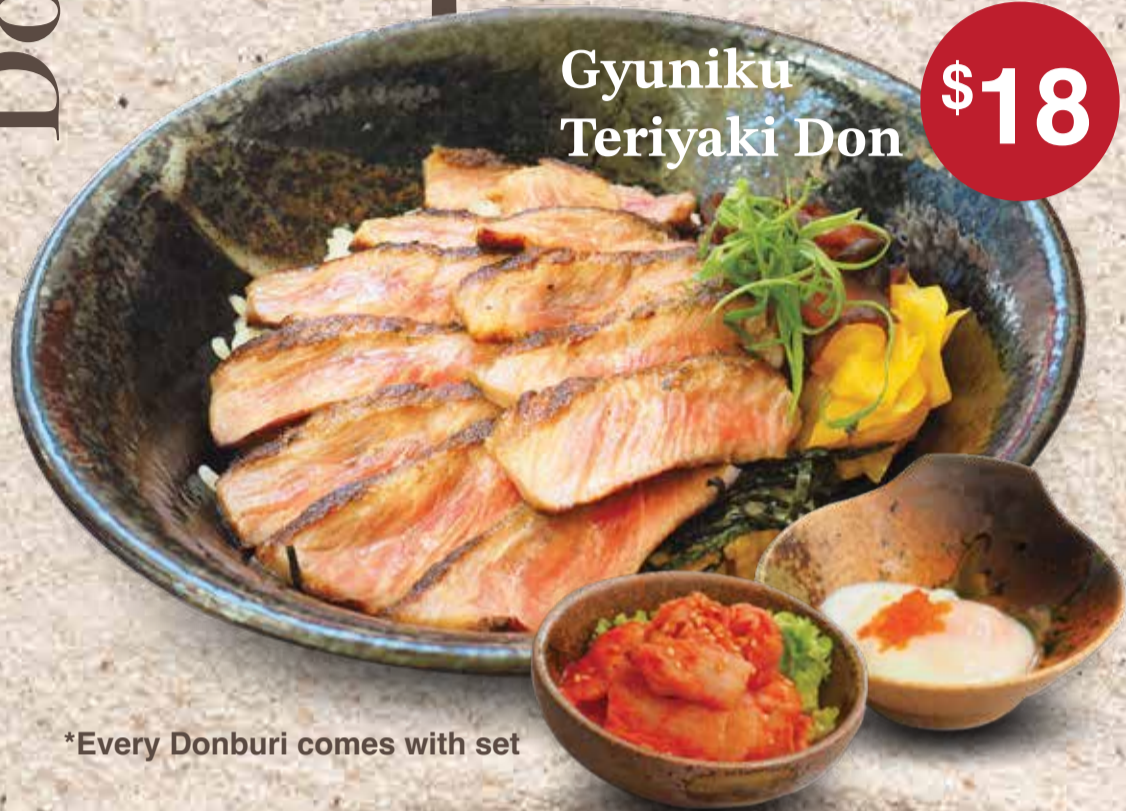

丼物

Donburi

Lunch Special

Gyuniku Teriyaki Don

\$18

*Every Donburi comes with set

\$16⁺⁺

Buta Kakuni Don

\$16⁺⁺

Unagi Don

\$13⁺⁺

Tori Teri Don

\$13⁺⁺

Salmon Don

\$13⁺⁺

Bara Chirashi Don