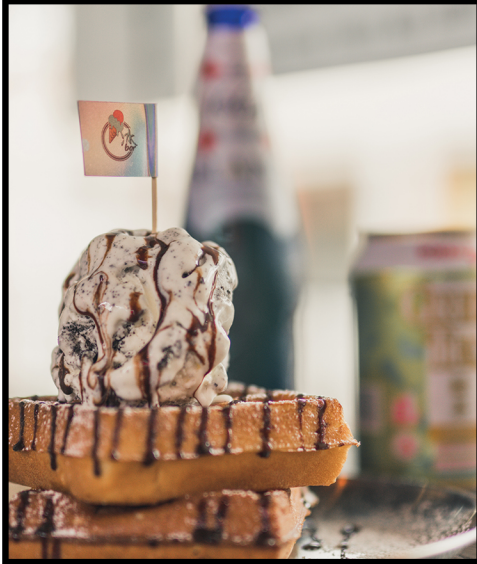

WWW.ICEBAR.SG
@ICEBAR.SG (FB/IG)
TUES - THURS (12PM - 11PM)
FRI - SUN (12PM - 2AM)

21 HOUGANG ST 51
HOUGANG GREEN SHOPPING CENTER
#02-14
S538719

COMBOS

SINGLE SCOOP WAFFLE & BEER	\$14.90
SINGLE SCOOP WAFFLE & COFFEE	\$12.90
SINGLE SCOOP WAFFLE & CANNED DRINKS	\$10.90
SINGLE SCOOP WAFFLE & TEA	\$12.90
ADD GELATO SCOOP	\$3.70

WAFFLES

PLAIN	\$5.00	CHOOSE FROM
SINGLE SCOOP	\$8.90	CHOCOLATE DRIZZLE
DOUBLE SCOOP	\$12.60	CARAMEL DRIZZLE
TRIPLE SCOOP	\$16.40	MAPLE DRIZZLE

GELATOS

SINGLE SCOOP	\$3.90
DOUBLE SCOOP	\$7.60
TRIPLE SCOOP	\$11.40
AFFOGATO	\$5.90
PREMIUM FLAVORS / EXTRA PREMIUM	\$1/\$2