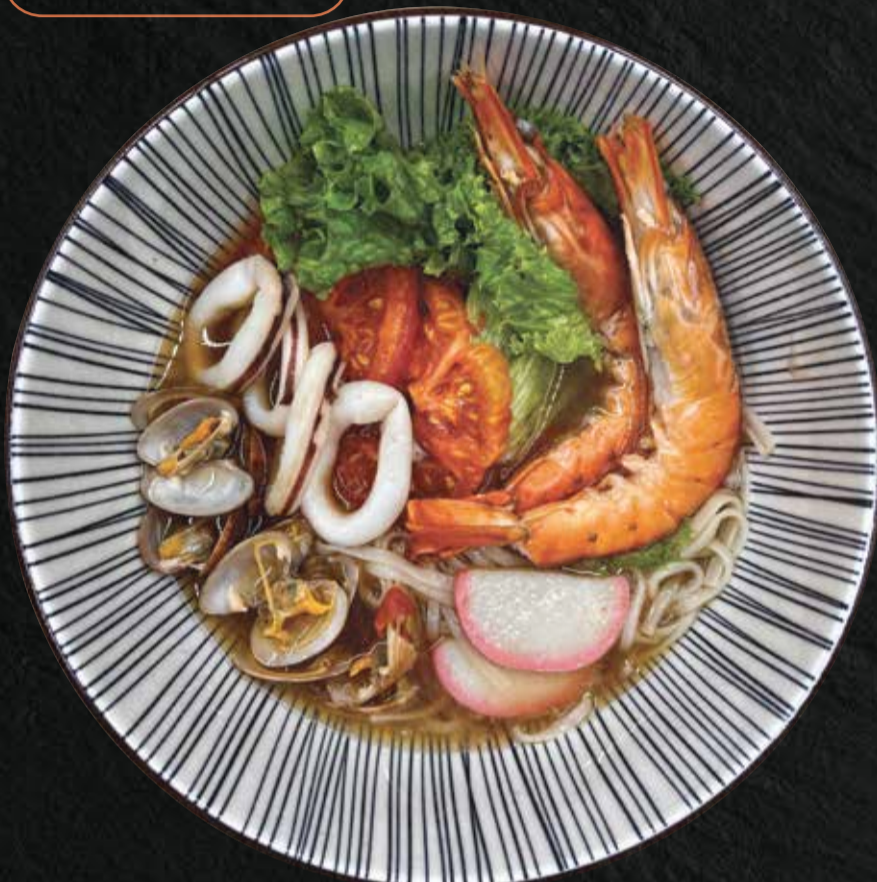

SEAFOOD INANIWA UDON

$24

IPPAI SIGNATURE DISH