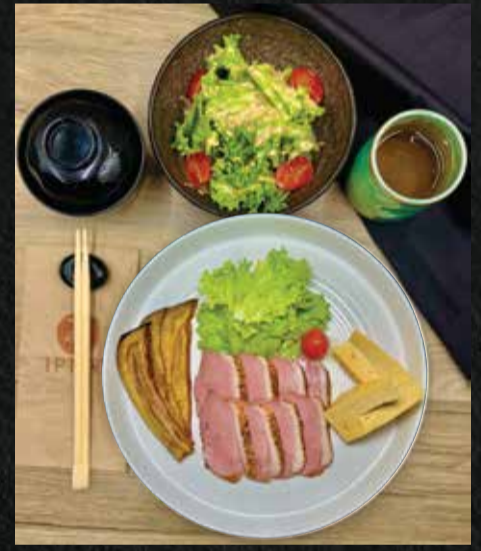

\$20

VEGETARIAN JUMBO MAKI SET

\$20

SMOKED DUCK NASU SET

\$20

TORI PIRI PIRI AGE NASU SET

\$20

SALMON BUTTER PASTA SET

\$20

CHIRASHI SOMEN SET

\$20