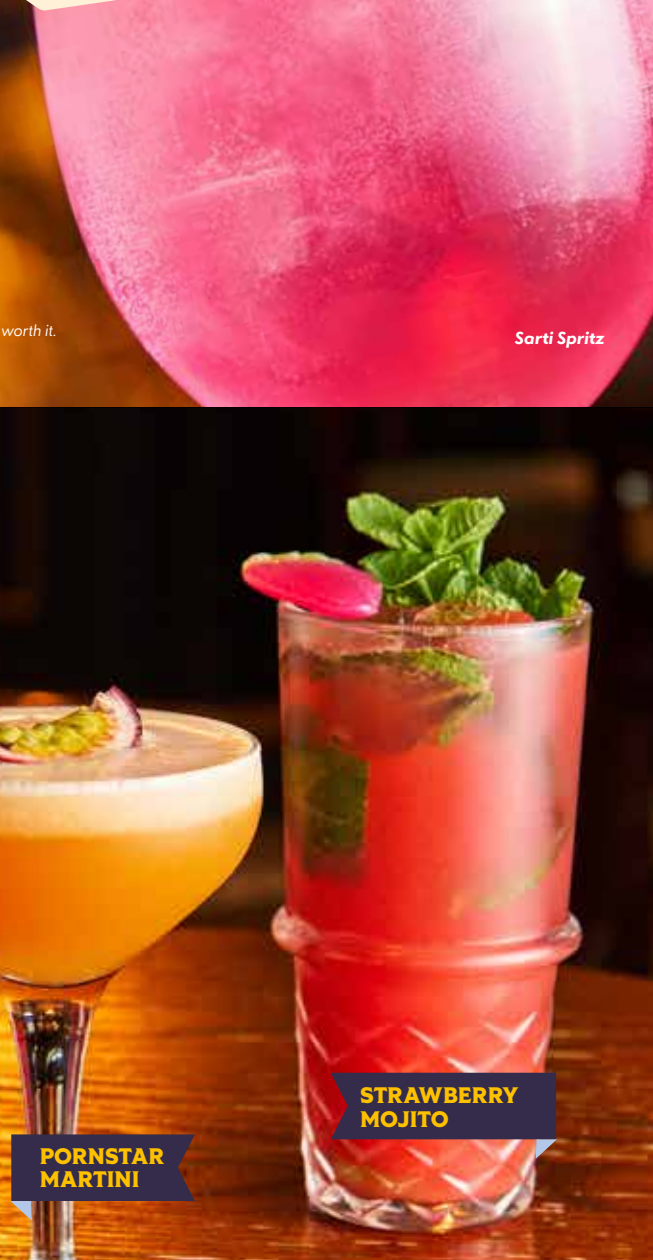

COCKTAILS

2-4-1

Double the trouble with two of the same cocktail - yep that includes all our classics, spritz, signatures and pitchers.

THE CLASSICS

- **Espresso Martini** 13.00
  Smirnoff Red vodka, coffee liqueur and sweet coffee.
- **Pornstar Martini** 13.00
  Smirnoff Vanilla vodka, passion fruit and Prosecco on the side.
  Alcohol free version available 204 kcal 8.00
- **Strawberry Daiquiri** 12.50
  Captain Morgan White rum, strawberry liqueur, strawberry purée and lime.
- **Long Island Iced Tea** 12.50
  PITCHER: 22.00
  Captain Morgan White rum, Smirnoff Red vodka, Gordon's gin, Jose Cuervo Especial Silver tequila, orange liqueur, lemon, lime and Coke Zero.

- **Strawberry Mojito** 12.50
  PITCHER: 24.50
  Captain Morgan White rum, strawberry purée, lime, soda and mint.
  Alcohol free version available 65 kcal 8.00
- **Woo Woo** 12.00
  PITCHER: 22.00
  Smirnoff Red vodka, Archers peach schnapps and cranberry.
- **Sex on the Beach** 12.00
  PITCHER: 22.00
  Smirnoff Red vodka, Archers peach schnapps, orange and cranberry.

THE SPRITZ

Fresh, fizzy and perfect for everyday sipping.

- **Aperol Spritz**
  Aperol, Prosecco and soda.
- **Sarti Spritz**
  Passion fruit Sarti, Prosecco and soda.
- **Hugo Spritz**
  St Germain Elderflower, Prosecco, soda and mint.
- **Morello Spritz**
  Gordon's Cherry gin, Prosecco and soda.

Adults need around 2000 kcal a day, so make them worth it.

Sarti Spritz

2 for £13

THE SIGNATURES

- **Peach Fizz** 12.50
  PITCHER: 22.50
  Smirnoff Red vodka, Archers peach schnapps, lemon, lime, grenadine and Schweppes lemonade, topped with a mini Refreshers bar.
- **Melon Cooler** 12.00
  Malibu Coconut rum, Midori melon liqueur, lemon and pineapple juice.
- **Gin & Barely** 7.50
  Tanqueray 0.0%, lime, cranberry and Schweppes ginger ale. 34 kcal
  0% Alcohol free
- **Tropicana Twist** 12.50
  PITCHER: 23.50
  Smirnoff Mango & Passionfruit vodka, lime, cranberry and Schweppes grapefruit soda.
- **Watermelon Sugar** 12.00
  PITCHER: 22.50
  Captain Morgan White rum, Midori melon liqueur, lime and Schweppes lemonade, topped with a watermelon jelly sweet.

- **Party Paloma** 13.50
  PITCHER: 24.50
  Casamigos Blanco tequila, Chambord raspberry liqueur, blue Curaçao, lime and Schweppes grapefruit soda, topped with a blue raspberry sweet.
- **Mexican Zombie** 11.50
  PITCHER: 22.00
  Jose Cuervo Especial Reposado tequila, passion fruit, lime, grenadine and pineapple.
- **Cherry Drop** 11.50
  PITCHER: 22.00
  Sailor Jerry spiced rum, lime and Coke Zero.
- **Nutty Jack** 12.00
  PITCHER: 22.50
  Jack Daniel's Tennessee whiskey, Disaronno and Coke Zero.

GET IN THE SPIRIT

GIN

CLASSIC GIN

- Tanqueray London Dry 41.3% ABV
- Tanqueray No. Ten 47.3% ABV
- Gordon's London Dry 37.5% ABV
- Hendrick's 41.4% ABV
- Another Hendrick's 41.4% ABV
- Chase GB 40.0% ABV

FRUITY GIN

- Chase Rhubarb & Apple 40.0% ABV
- Tanqueray Flor De Sevilla 41.3% ABV
- Tanqueray Blackcurrant Royale 41.3% ABV
- Warner's Raspberry 40.0% ABV
- Warner's Rhubarb 40.0% ABV

GORDON'S FLAVOURS

- Premium Pink 35.0% ABV
- Tropical Passionfruit 37.5% ABV
- Morello Cherry 37.5% ABV

WHISKEY

- Jack Daniel's Old No.7 40.0% ABV
- Jack Daniel's Tennessee Apple 35.0% ABV
- Jack Daniel's Tennessee Honey 35.0% ABV
- Paddy's 40.0% ABV

Paddy's & Apple 9.50
Double Paddy's whiskey, Appletiser & a fresh lemon slice.

- Southern Comfort 35.0% ABV
- Famous Grouse 40.0% ABV
- Buffalo Trace 40.0% ABV

Buffalo Trace & Cola 8.50
Double Buffalo Trace bourbon, Coca Cola Zero and a fresh lime wedge.

TEQUILA

- Jose Cuervo Silver 35.0% ABV
- Jose Cuervo Gold 35.0% ABV
- Casamigos Blanco 40.0% ABV
- El Jimador Blanco 38.0% ABV

RUM

- Kraken 40.0% ABV
- Captain Morgan Dark 40.0% ABV
- Captain Morgan Black Spiced 40.0% ABV
- Captain Morgan Spiced 35.0% ABV

Spiced Tropical Rum 8.00
Double Captain Morgan Spiced rum, Red Bull Tropical and a fresh lemon slice.

- Malibu 18.0% ABV
- Sailor Jerry Spiced 40.0% ABV

VODKA

- Ciroc 40.0% ABV
- Berry Vodka Red Bull 8.75
  Double Ciroc Red Berry vodka, Red Bull Sugar Free and a fresh lime wedge.

- Ketel One 40.0% ABV
- Chase Premium 40.0% ABV
- Smirnoff Red Label 37.5% ABV

SMIRNOFF FLAVOURS

- Raspberry Crush 35.0% ABV
- Mango & Passionfruit Twist 35.0% ABV
- Miami Peach 35.0% ABV

CHASE FLAVOURS

- British Rhubarb 40.0% ABV
- Marmalade Orange 40.0% ABV

BOTTLES UP

BEER

- Sol 330ml 3.4% ABV
- Corona 330ml 4.5% ABV
- Peroni 330ml 5.0% ABV
- Desperados 330ml 5.9% ABV
- Heineken 330ml 5.0% ABV
- Birra Moretti 330ml 4.6% ABV
- Newcastle Brown Ale 550ml 4.7% ABV

CIDER