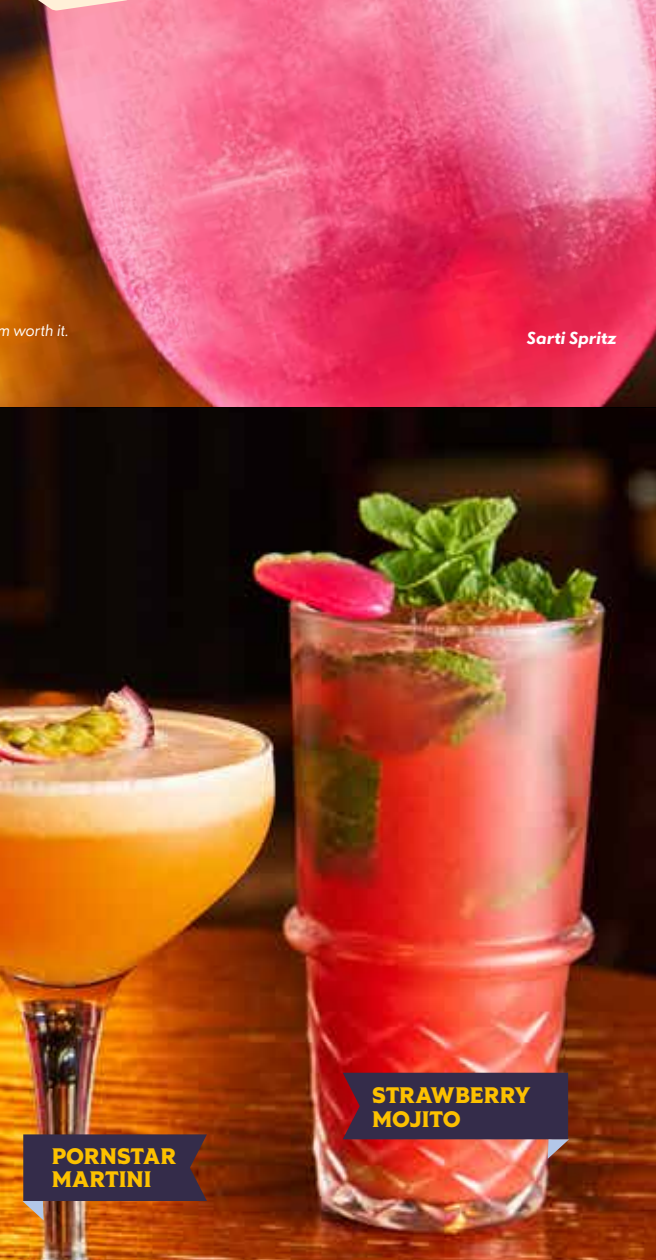

COCKTAILS

2-4-1

Double the trouble with two of the same cocktail - yep that includes all our classics, spritz, signatures and pitchers.

THE CLASSICS

- **Espresso Martini** 13.00
  Smirnoff Red vodka, coffee liqueur and sweet coffee.
- **Pornstar Martini** 13.00
  Smirnoff Vanilla vodka, passion fruit and Prosecco on the side.
  Alcohol free version available 204 kcal 8.00
- **Strawberry Daiquiri** 12.50
  Captain Morgan White rum, strawberry liqueur, strawberry purée and lime.
- **Long Island Iced Tea** 12.50
  PITCHER: 22.00
  Captain Morgan White rum, Smirnoff Red vodka, Gordon's gin, Jose Cuervo Especial Silver tequila, orange liqueur, lemon, lime and Coke Zero.

- **Strawberry Mojito** 12.50
  PITCHER: 24.50
  Captain Morgan White rum, strawberry purée, lime, soda and mint.
  Alcohol free version available 65 kcal 8.00
- **Woo Woo** 12.00
  PITCHER: 22.00
  Smirnoff Red vodka, Archers peach schnapps and cranberry.
- **Sex on the Beach** 12.00
  PITCHER: 22.00
  Smirnoff Red vodka, Archers peach schnapps, orange and cranberry.

THE SPRITZ

Fresh, fizzy and perfect for everyday sipping.

- **Aperol Spritz**
  Aperol, Prosecco and soda.
- **Sarti Spritz**
  Passion fruit Sarti, Prosecco and soda.
- **Hugo Spritz**
  St Germain Elderflower, Prosecco, soda and mint.
- **Morello Spritz**
  Gordon's Cherry gin, Prosecco and soda.

Adults need around 2000 kcal a day, so make them worth it.

2 for £13

Sarti Spritz

THE SIGNATURES

- **Peach Fizz** 12.50
  PITCHER: 22.50
  Smirnoff Red vodka, Archers peach schnapps, lemon, lime, grenadine and Schweppes lemonade, topped with a mini Refreshers bar.
- **Melon Cooler** 12.00
  Malibu Coconut rum, Midori melon liqueur, lemon and pineapple juice.
- **Gin & Barely** 7.50
  Tanqueray 0.0%, lime, cranberry and Schweppes ginger ale. 34 kcal
  0% Alcohol free
- **Tropicana Twist** 12.50
  PITCHER: 23.50
  Smirnoff Mango & Passionfruit vodka, lime, cranberry and Schweppes grapefruit soda.
- **Watermelon Sugar** 12.00
  PITCHER: 22.50
  Captain Morgan White rum, Midori melon liqueur, lime and Schweppes lemonade, topped with a watermelon jelly sweet.

- **Party Paloma** 13.50
  PITCHER: 24.50
  Casamigos Blanco tequila, Chambord raspberry liqueur, blue Curaçao, lime and Schweppes grapefruit soda, topped with a blue raspberry sweet.
- **Mexican Zombie** 11.50
  PITCHER: 22.00
  Jose Cuervo Especial Reposado tequila, passion fruit, lime, grenadine and pineapple.
- **Cherry Drop** 11.50
  PITCHER: 22.00
  Sailor Jerry spiced rum, lime and Coke Zero.
- **Nutty Jack** 12.00
  PITCHER: 22.50
  Jack Daniel's Tennessee whiskey, Disaronno and Coke Zero.

GET IN THE SPIRIT

GIN

CLASSIC GIN

- Tanqueray London Dry 41.3% ABV
- Tanqueray No. Ten 47.3% ABV
- Gordon's London Dry 37.5% ABV
- Hendrick's 41.4% ABV
- Another Hendrick's 41.4% ABV
- Chase GB 40.0% ABV

FRUITY GIN

- Chase Rhubarb & Apple 40.0% ABV
- Tanqueray Flor De Sevilla 41.3% ABV
- Tanqueray Blackcurrant Royale 41.3% ABV
- Warner's Raspberry 40.0% ABV
- Warner's Rhubarb 40.0% ABV

GORDON'S FLAVOURS

- Premium Pink 35.0% ABV
- Tropical Passionfruit 37.5% ABV
- Morello Cherry 37.5% ABV

WHISKEY

- Jack Daniel's Old No.7 40.0% ABV
- Jack Daniel's Tennessee Apple 35.0% ABV
- Jack Daniel's Tennessee Honey 35.0% ABV
- Paddy's 40.0% ABV

Paddy's & Apple 9.50
Double Paddy's whiskey, Appletiser & a fresh lemon slice.

- Southern Comfort 35.0% ABV
- Famous Grouse 40.0% ABV
- Buffalo Trace 40.0% ABV

Buffalo Trace & Cola 8.50
Double Buffalo Trace bourbon, Coca Cola Zero and a fresh lime wedge.

TEQUILA

- Jose Cuervo Silver 35.0% ABV
- Jose Cuervo Gold 35.0% ABV
- Casamigos Blanco 40.0% ABV
- El Jimador Blanco 38.0% ABV

RUM

- Kraken 40.0% ABV
- Captain Morgan Dark 40.0% ABV
- Captain Morgan Black Spiced 40.0% ABV
- Captain Morgan Spiced 35.0% ABV

Spiced Tropical Rum 8.00
Double Captain Morgan Spiced rum, Red Bull Tropical and a fresh lemon slice.

- Malibu 18.0% ABV
- Sailor Jerry Spiced 40.0% ABV

VODKA

- Ciroc 40.0% ABV
- Berry Vodka Red Bull 8.75
  Double Ciroc Red Berry vodka, Red Bull Sugar Free and a fresh lime wedge.

- Ketel One 40.0% ABV
- Chase Premium 40.0% ABV
- Smirnoff Red Label 37.5% ABV

SMIRNOFF FLAVOURS

- Raspberry Crush 35.0% ABV
- Mango & Passionfruit Twist 35.0% ABV
- Miami Peach 35.0% ABV

CHASE FLAVOURS

- British Rhubarb 40.0% ABV
- Marmalade Orange 40.0% ABV

BOTTLES UP

BEER

- Sol 330ml 3.4% ABV
- Corona 330ml 4.5% ABV
- Peroni 330ml 5.0% ABV
- Desperados 330ml 5.9% ABV
- Heineken 330ml 5.0% ABV
- Birra Moretti 330ml 4.6% ABV
- Newcastle Brown Ale 550ml 4.7% ABV

CIDER