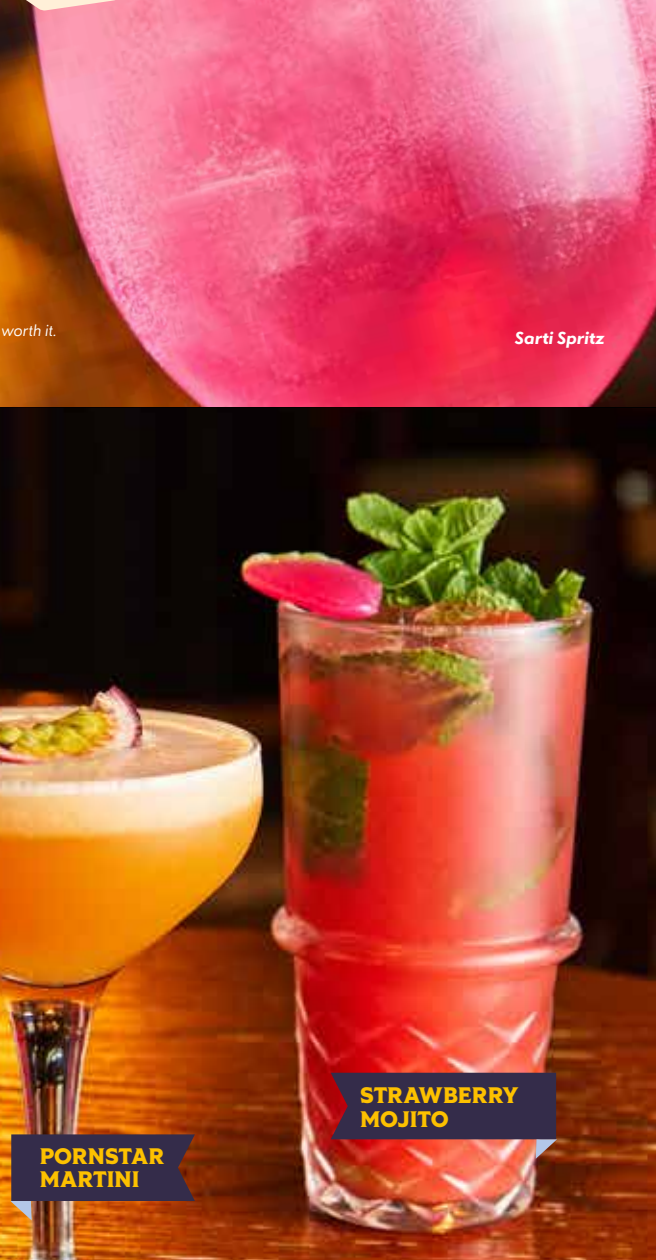

COCKTAILS

2-4-1

Double the trouble with two of the same cocktail - yep that includes all our classics, spritz, signatures and pitchers.

THE CLASSICS

- **Espresso Martini** 12.00
  Smirnoff Red vodka, coffee liqueur and sweet coffee.
- **Pornstar Martini** 12.00
  Smirnoff Vanilla vodka, passion fruit and Prosecco on the side.
  Alcohol free version available 204 kcal 7.50
- **Strawberry Daiquiri** 11.50
  Captain Morgan White rum, strawberry liqueur, strawberry purée and lime.
- **Long Island Iced Tea** 11.50
  PITCHER: 21.00
  Captain Morgan White rum, Smirnoff Red vodka, Gordon's gin, Jose Cuervo Especial Silver tequila, orange liqueur, lemon, lime and Coke Zero.

- **Strawberry Mojito** 11.50
  PITCHER: 23.50
  Captain Morgan White rum, strawberry purée, lime, soda and mint.
  Alcohol free version available 65 kcal 7.50
- **Woo Woo** 11.00
  PITCHER: 21.00
  Smirnoff Red vodka, Archers peach schnapps and cranberry.
- **Sex on the Beach** 11.00
  PITCHER: 21.00
  Smirnoff Red vodka, Archers peach schnapps, orange and cranberry.

THE SPRITZ

Fresh, fizzy and perfect for everyday sipping.

- **Aperol Spritz**
  Aperol, Prosecco and soda.
- **Sarti Spritz**
  Passion fruit Sarti, Prosecco and soda.
- **Hugo Spritz**
  St Germain Elderflower, Prosecco, soda and mint.
- **Morello Spritz**
  Gordon's Cherry gin, Prosecco and soda.

Adults need around 2000 kcal a day, so make them worth it.

Sarti Spritz

2 for £12

THE SIGNATURES

- **Peach Fizz** 11.50
  PITCHER: 21.50
  Smirnoff Red vodka, Archers peach schnapps, lemon, lime, grenadine and Schweppes lemonade, topped with a mini Refreshers bar.
- **Melon Cooler** 11.00
  Malibu Coconut rum, Midori melon liqueur, lemon and pineapple juice.
- **Gin & Barely** 7.00
  Tanqueray 0.0%, lime, cranberry and Schweppes ginger ale. 34 kcal
  0% Alcohol free
- **Tropicana Twist** 11.50
  PITCHER: 22.50
  Smirnoff Mango & Passionfruit vodka, lime, cranberry and Schweppes grapefruit soda.
- **Watermelon Sugar** 11.00
  PITCHER: 21.50
  Captain Morgan White rum, Midori melon liqueur, lime and Schweppes lemonade, topped with a watermelon jelly sweet.

- **Party Paloma** 12.50
  PITCHER: 23.50
  Casamigos Blanco tequila, Chambord raspberry liqueur, blue Curaçao, lime and Schweppes grapefruit soda, topped with a blue raspberry sweet.
- **Mexican Zombie** 10.50
  PITCHER: 21.00
  Jose Cuervo Especial Reposado tequila, passion fruit, lime, grenadine and pineapple.
- **Cherry Drop** 10.50
  PITCHER: 21.00
  Sailor Jerry spiced rum, lime and Coke Zero.
- **Nutty Jack** 11.00
  PITCHER: 21.50
  Jack Daniel's Tennessee whiskey, Disaronno and Coke Zero.

GET IN THE SPIRIT

GIN

CLASSIC GIN

- Tanqueray London Dry 41.3% ABV
- Tanqueray No. Ten 47.3% ABV
- Gordon's London Dry 37.5% ABV
- Hendrick's 41.4% ABV
- Another Hendrick's 41.4% ABV
- Chase GB 40.0% ABV

FRUITY GIN

- Chase Rhubarb & Apple 40.0% ABV
- Tanqueray Flor De Sevilla 41.3% ABV
- Tanqueray Blackcurrant Royale 41.3% ABV
- Warner's Raspberry 40.0% ABV
- Warner's Rhubarb 40.0% ABV

GORDON'S FLAVOURS

- Premium Pink 35.0% ABV
- Tropical Passionfruit 37.5% ABV
- Morello Cherry 37.5% ABV

WHISKEY

- Jack Daniel's Old No.7 40.0% ABV
- Jack Daniel's Spiced Apple 35.0% ABV
- Jack Daniel's Tennessee Honey 35.0% ABV
- Paddy's 40.0% ABV

Paddy's & Apple 9.00
Double Paddy's whiskey, Appletiser & a fresh lemon slice.

- Southern Comfort 35.0% ABV
- Famous Grouse 40.0% ABV
- Buffalo Trace 40.0% ABV

Buffalo Trace & Cola 8.00
Double Buffalo Trace bourbon, Coca Cola Zero and a fresh lime wedge.

TEQUILA

- Jose Cuervo Silver 35.0% ABV
- Jose Cuervo Gold 35.0% ABV
- Casamigos Blanco 40.0% ABV
- El Jimador Blanco 38.0% ABV

RUM

- Kraken 40.0% ABV
- Captain Morgan Dark 40.0% ABV
- Captain Morgan Black Spiced 40.0% ABV
- Captain Morgan Spiced 35.0% ABV

Spiced Tropical Rum 7.50
Double Captain Morgan Spiced rum, Red Bull Tropical and a fresh lemon slice.

- Malibu 18.0% ABV
- Sailor Jerry Spiced 40.0% ABV

VODKA

- Ciroc 40.0% ABV
- Berry Vodka Red Bull 8.25
  Double Ciroc Red Berry vodka, Red Bull Sugar Free and a fresh lime wedge.
- Ketel One 40.0% ABV
- Chase Premium 40.0% ABV
- Smirnoff Red Label 37.5% ABV

SMIRNOFF FLAVOURS

- Raspberry Crush 35.0% ABV
- Mango & Passionfruit Twist 35.0% ABV
- Miami Peach 35.0% ABV

CHASE FLAVOURS

- British Rhubarb 40.0% ABV
- Marmalade Orange 40.0% ABV

BOTTLES UP

BEER

- Sol 330ml 3.4% ABV
- Corona 330ml 4.5% ABV
- Peroni 330ml 5.0% ABV
- Desperados 330ml 5.9% ABV
- Heineken 330ml 5.0% ABV
- Birra Moretti 330ml 4.6% ABV
- Newcastle Brown Ale 550ml 4.7% ABV

CIDER