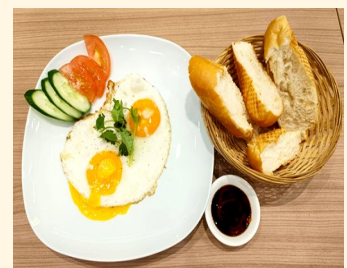

BAGUETTE Bánh Mì 法国面包

Meat Ball Sausage Baguette 12.0

Bánh Mì Xíu Mại (contains pork)

肉丸香肠法国面包

BBQ Pork Baguette 11.0

Bánh Mì Thịt Nướng

烧烤猪肉法国面包

BBQ Chicken Baguette 10.0

Bánh Mì Gà Nướng

烧烤鸡肉法国面包

Smoked Duck Baguette 12.0

Bánh Mì Vịt Quay

烟熏鸭法国面包

Hot Plate Beef Steak Baguette 15.0

Bò Bít Tết

铁板牛排法国面包

Stewed Beef Baguette 15.0

Bánh Mì Bò Kho

炖牛肉法国面包

Egg Baguette 7.0

Bánh Mì Trứng

鸡蛋法国面包